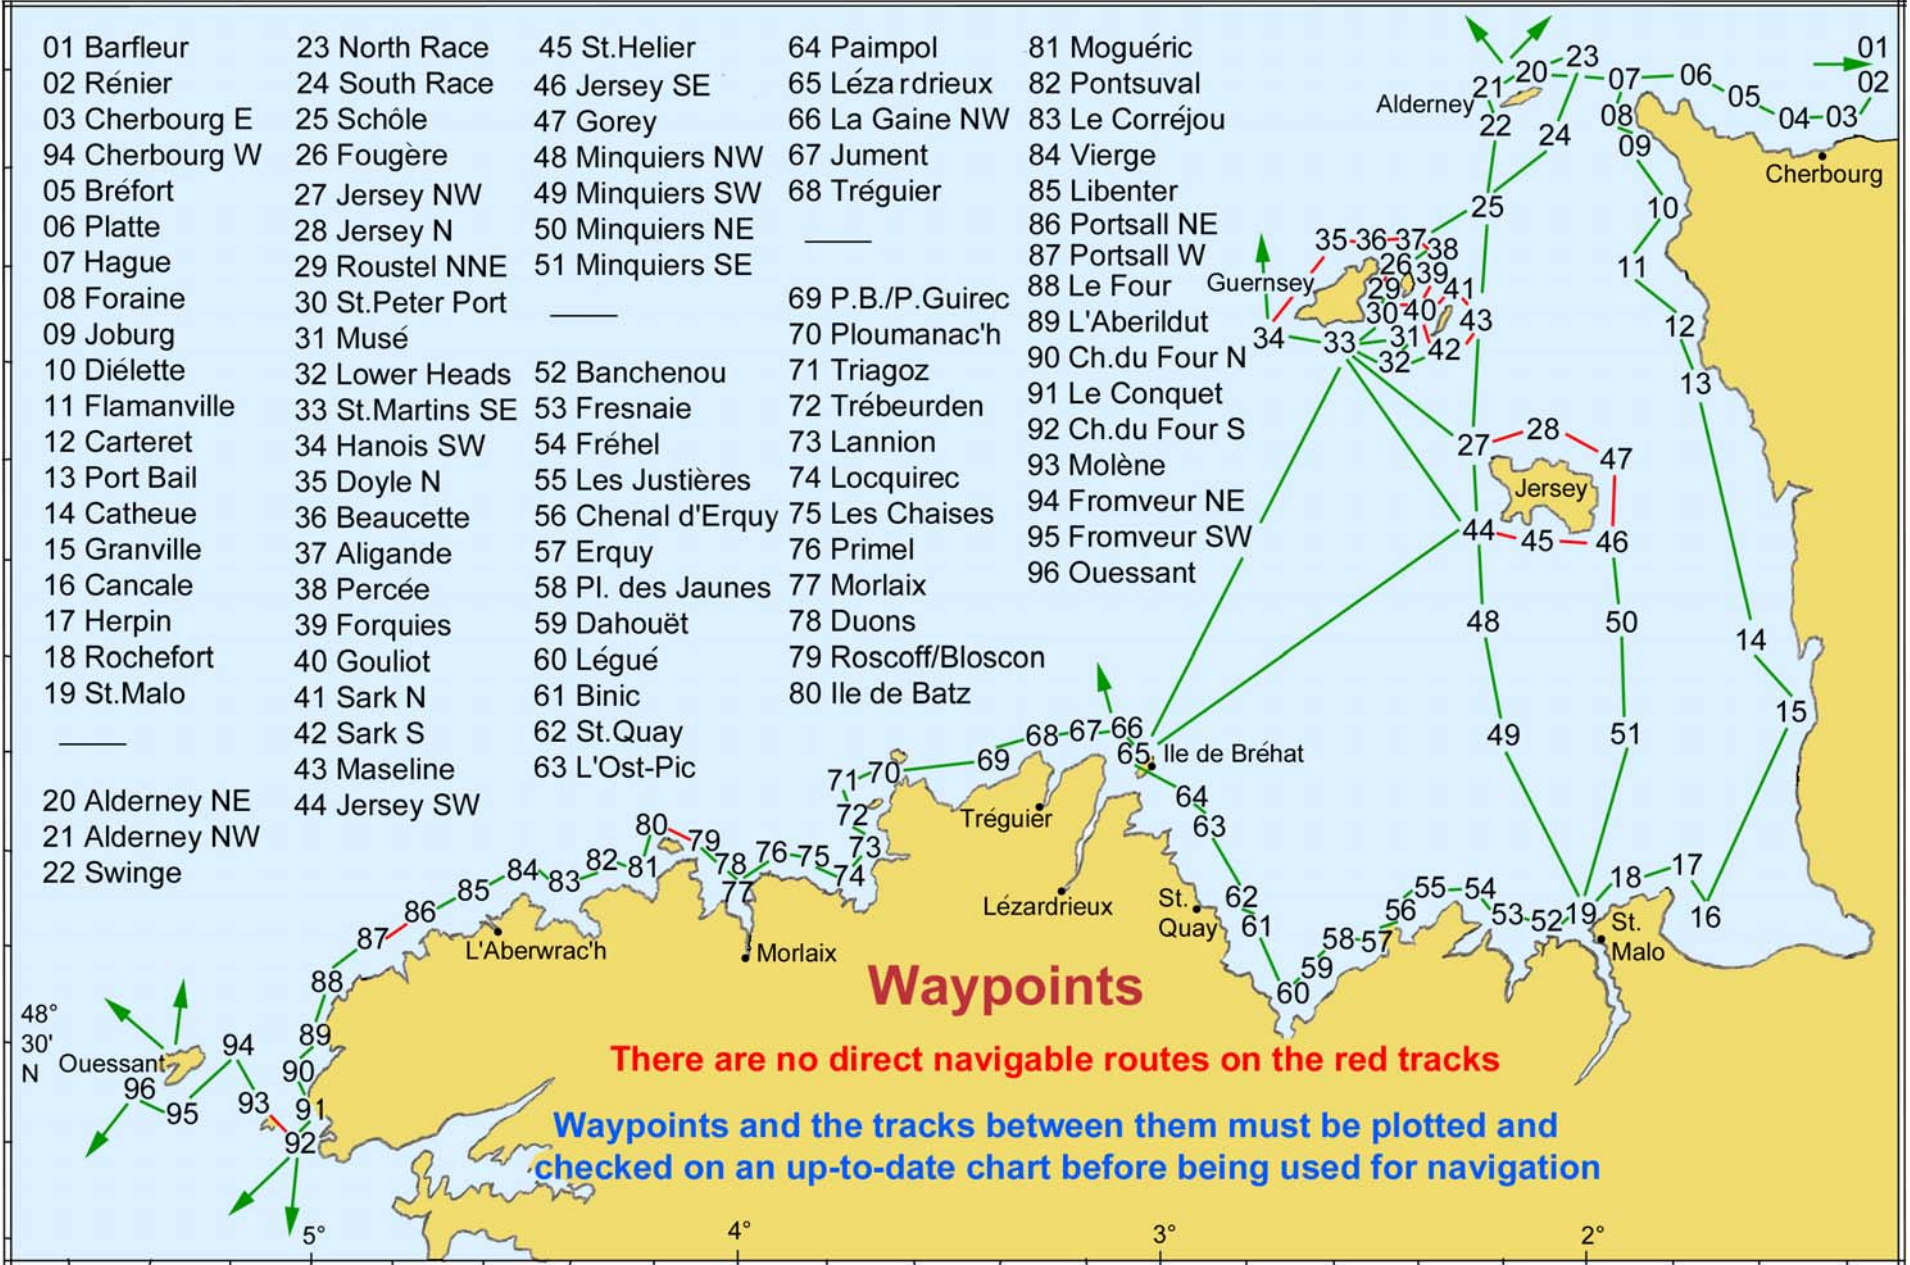

- 01 Barfleur
- 02 Rénier
- 03 Cherbourg E
- 04 Cherbourg W
- 05 Bréfort
- 06 Platte
- 07 Hague
- 08 Foraine
- 09 Joburg
- 10 Diélette
- 11 Flamanville
- 12 Carteret
- 13 Port Bail
- 14 Catheue
- 15 Granville
- 16 Cancale
- 17 Herpin
- 18 Rochefort
- 19 St.Malo
- —
- 20 Alderney NE
- 21 Alderney NW
- 22 Swinge

- 23 North Race
- 24 South Race
- 25 Schôle
- 26 Fougère
- 27 Jersey NW
- 28 Jersey N
- 29 Roustel NNE
- 30 St.Peter Port
- 31 Musé
- 32 Lower Heads
- 33 St.Martins SE
- 34 Hanois SW
- 35 Doyle N
- 36 Beaucette
- 37 Aligande
- 38 Percée
- 39 Forquies
- 40 Gouliot
- 41 Sark N
- 42 Sark S
- 43 Maseline
- 44 Jersey SW

- 45 St.Helier
- 46 Jersey SE
- 47 Gorey
- 48 Minquiers NW
- 49 Minquiers SW
- 50 Minquiers NE
- 51 Minquiers SE
- —
- 52 Banchenou
- 53 Fresnaie
- 54 Fréhel
- 55 Les Justières
- 56 Chenal d'Erquy
- 57 Erquy
- 58 Pl. des Jaunes
- 59 Dahouët
- 60 Légué
- 61 Binic
- 62 St.Quay
- 63 L'Ost-Pic

- 64 Paimpol
- 65 Lézardrieux
- 66 La Gaine NW
- 67 Jument
- 68 Tréguier
- —
- 69 P.B./P.Guirec
- 70 Ploumanac'h
- 71 Triagoz
- 72 Trébeurden
- 73 Lannion
- 74 Locquirec
- 75 Les Chaises
- 76 Primel
- 77 Morlaix
- 78 Duons
- 79 Roscoff/Bloscon
- 80 Ile de Batz

- 81 Mogueéric
- 82 Pontsuval
- 83 Le Corréjou
- 84 Vierge
- 85 Libenter
- 86 Portsall NE
- 87 Portsall W
- 88 Le Four
- 89 L'Aberildut
- 90 Ch.du Four N
- 91 Le Conquet
- 92 Ch.du Four S
- 93 Molène
- 94 Fromveur NE
- 95 Fromveur SW
- 96 Ouessant

Waypoints

There are no direct navigable routes on the red tracks

Waypoints and the tracks between them must be plotted and checked on an up-to-date chart before being used for navigation